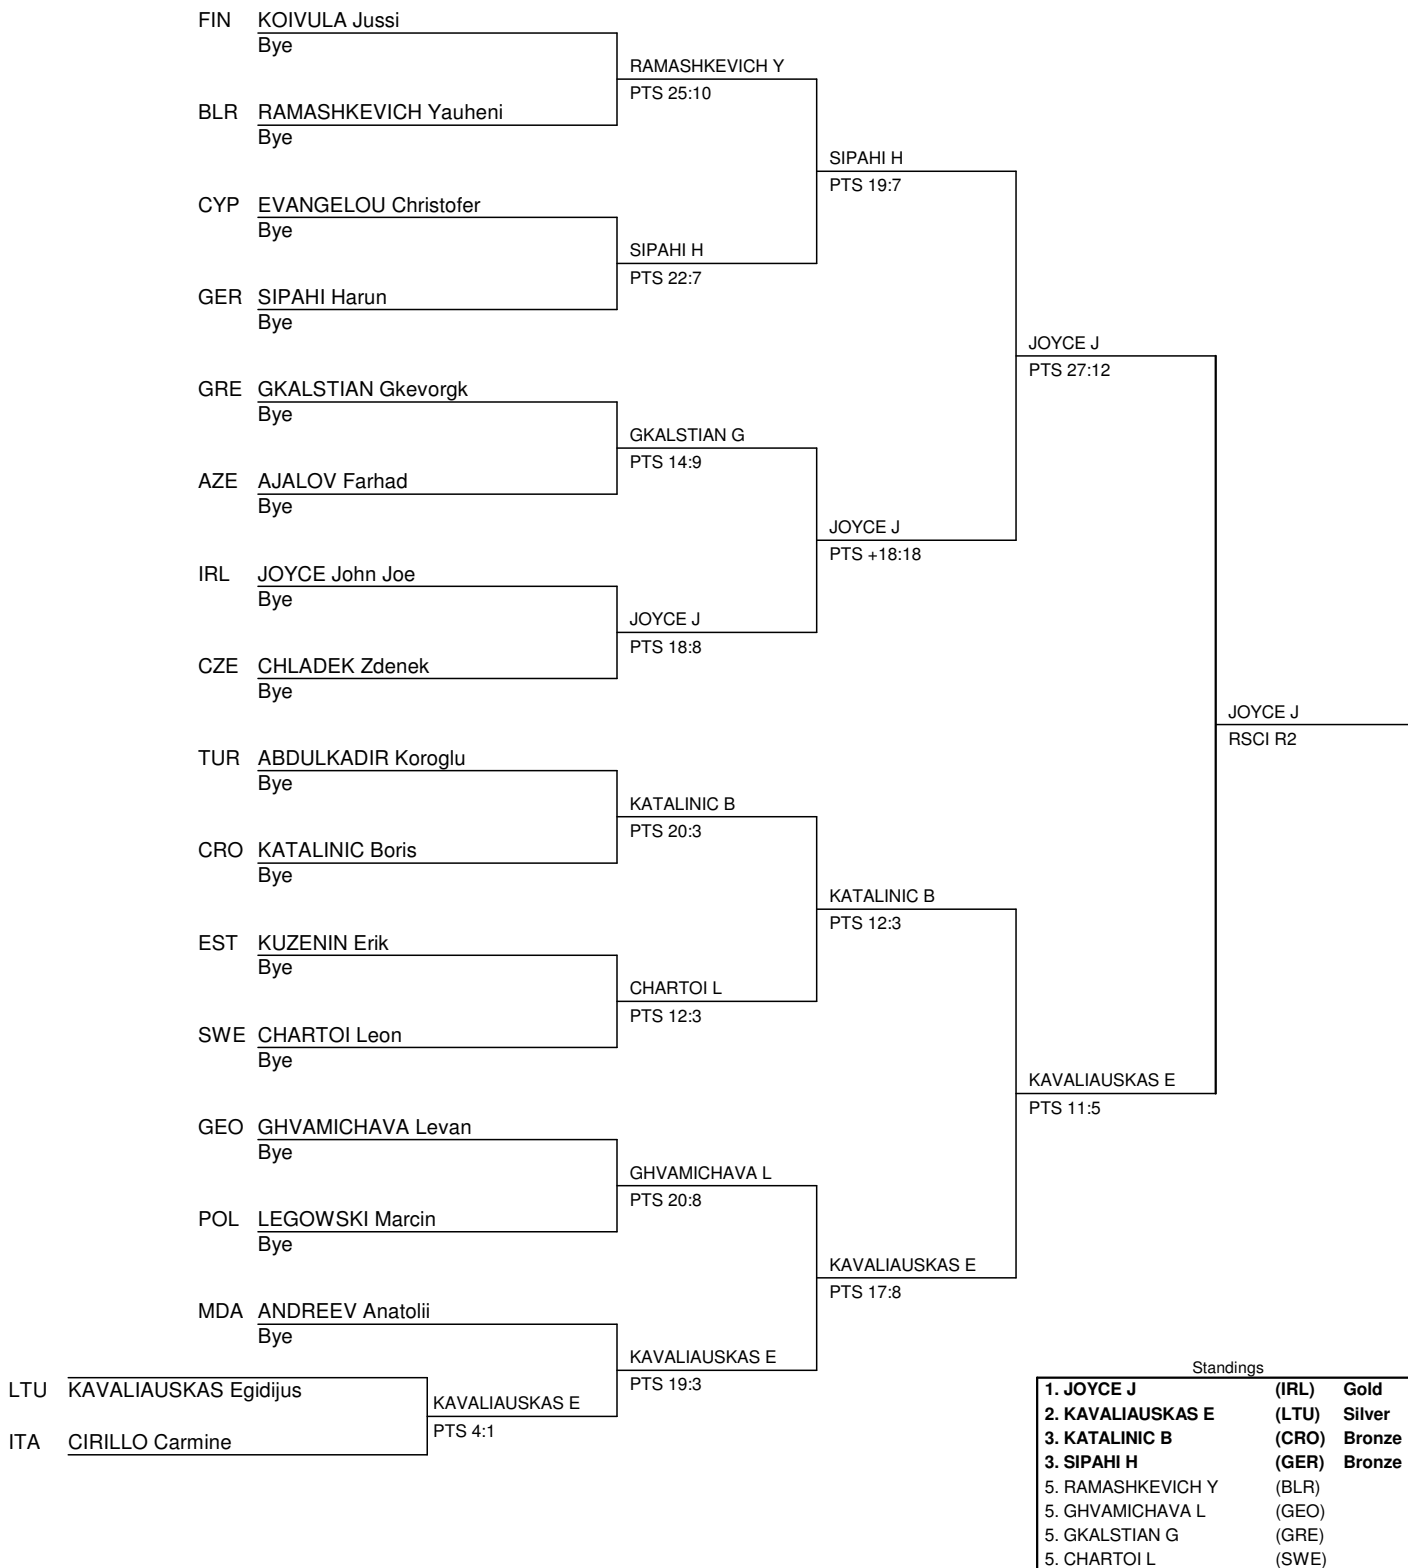

Light Welter 64 kg

DRAW SHEET

As of 12 APR 2008 - Number of boxers: 17

Final

LEGEND	Points	RSC	Referee Stop Contest	NC	No Contest
PTS	Knockout	RSCH	Referee Stop Contest - Head blow	WO	Walkover
DSQ	Disqualified	RSCI	Referee Stop Contest - Injured	RET	Retired
BDSQ	Both Disqualified	RSCOS	Referee Stop Contest Outscored	R	Round
JURY	Result determined by Jury votes				

Note: 3rd and 5th places are sorted by NOC.